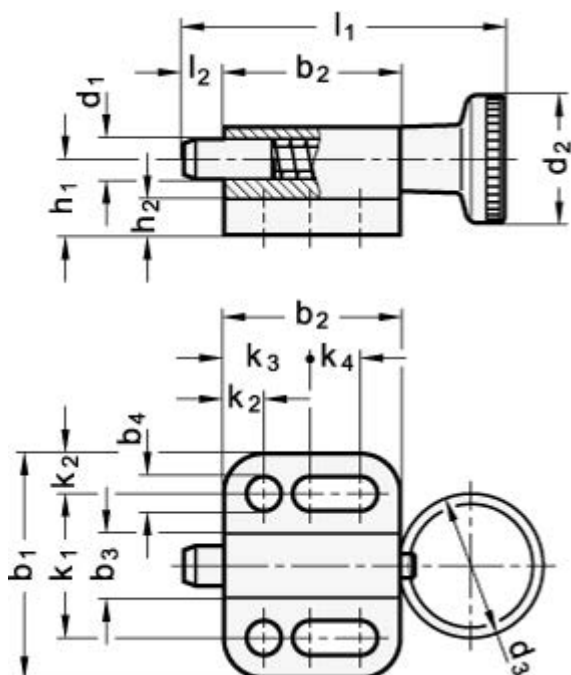

Data Sheet

Article number: 204178A

Description: E+G Indexing plunger GN 417-8-A

Measures

Plunger pin retracted

b1 = 34	k1	= 23
b2 = 33	k2	= 5.5
b3 = 12	k3	= 12
b4 = 5.4	k4	= 15.5
d1 = 8	l2	= 8
d3 = 30	Springload in N bottom	= 22
h1 = 12.5	Springload in N top	= 6
h2 = 6	Weight in (g)	= 58